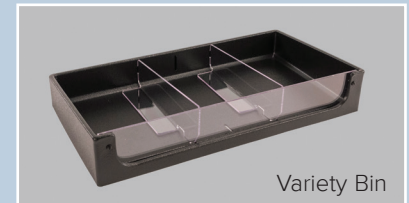

## Features and Benefits

- ◆ Unique angled design promotes first-in first-out rotation to ensure produce remains fresh and easily accessible
- ◆ Vertical presentation enables shelves to appear full using less produce, helping to reduce shrink from overstocking
- ◆ Integrated shelf perforations and open pattern wire front fence and dividers allow for maximum drainage and air flow
- ◆ Front fence and dividers have the same design for uniform appearance and visibility of product
- ◆ Available components include an asparagus tray and variety bins
- ◆ Black powder-coated aluminum shelves with wire front fence (included with shelf) and dividers (sold separately) - recommend two dividers per shelf

## Innovative shelving system creates “wall of produce”

Provide an attractive and organized presentation. The unique angled design promotes first-in first-out rotation to ensure produce remains fresh and easily accessible. In addition, the vertical presentation enables the shelves to appear full using less produce, which helps reduce shrink from overstocking.

Integrated shelf perforations and open pattern wire front fence and dividers allow for maximum drainage and air flow.

## Specifications

Item No.	Style	Dimensions	Pack
9924319811	Shelf	14" D x 48" L	1
9924319812	Shelf	20" D x 48" L	1
9924319813	Shelf	26" D x 48" L	1
9924010021	Acrylic Front Fence (20" & 26" D shelves)	5" H x 48" W	1
9924010022	Acrylic Front Fence (14" D shelves)	4.5" H x 48" W	1
9922811623	Asparagus / Herb Tray	14" D x 23" W	1
9923110053	Variety Bin	14" D x 24" W	1
9923110054	Variety Bin	20" D x 24" W	1
9923110055	Variety Bin	26" D x 24" W	1
9924319816	Wire Divider	3" H x 14" D	1
9924319817	Wire Divider	4" H x 20" D	1
9924319818	Wire Divider	4" H x 26" D	1