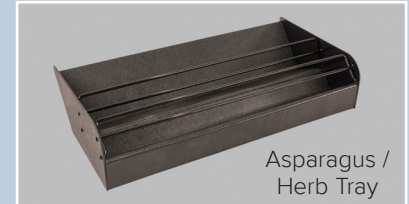

## Features and Benefits

- ◆ Unique angled design promotes first-in first-out rotation to ensure produce remains fresh and easily accessible
- ◆ Vertical presentation enables shelves to appear full using less produce, helping to reduce shrink from overstocking
- ◆ Integrated shelf perforations and open pattern wire front fence and dividers allow for maximum drainage and air flow
- ◆ Front fence and dividers have the same design for uniform appearance and visibility of product
- ◆ Available components include an asparagus tray and variety bins
- ◆ Black powder-coated aluminum shelves with wire front fence (included with shelf) and dividers (sold separately) - recommend two dividers per shelf

## Innovative shelving system creates “wall of produce”

Provide an attractive and organized presentation. The unique angled design promotes first-in first-out rotation to ensure produce remains fresh and easily accessible. In addition, the vertical presentation enables the shelves to appear full using less produce, which helps reduce shrink from overstocking.

Integrated shelf perforations and open pattern wire front fence and dividers allow for maximum drainage and air flow.