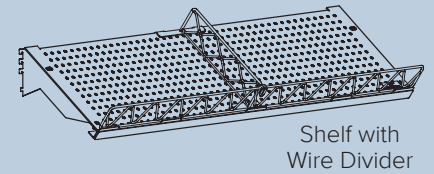

# Fresh-Fit® Vertical Produce System

## Features and Benefits

- ◆ Unique angled design promotes first-in first-out rotation to ensure produce remains fresh and easily accessible
- ◆ Vertical presentation enables shelves to appear full using less produce, helping to reduce shrink from overstocking
- ◆ Integrated shelf perforations and open pattern wire front fence and dividers allow for maximum drainage and air flow
- ◆ Front fence and dividers have the same design for uniform appearance and visibility of product
- ◆ Available components include an asparagus tray and variety bins
- ◆ Black powder-coated aluminum shelves with wire front fence (included with shelf) and dividers (sold separately) - recommend two dividers per shelf

## Innovative shelving system creates “wall of produce”

Provide an attractive and organized presentation. The unique angled design promotes first-in first-out rotation to ensure produce remains fresh and easily accessible. In addition, the vertical presentation enables the shelves to appear full using less produce, which helps reduce shrink from overstocking.

Integrated shelf perforations and open pattern wire front fence and dividers allow for maximum drainage and air flow.